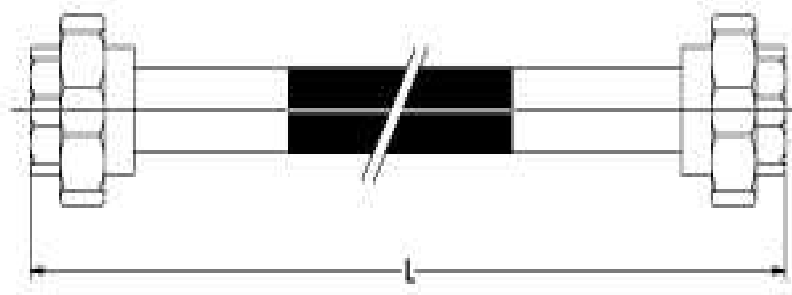

STAINLESS STEEL SUS 304 FLEXIBLE HOSE , UNION TYPE

(STEM AND GALVANIZE UNION)

LENGTH	SIZE										
30 CM	1/4"	3/8"	1/2"	3/4"	1"	1.1/4"	2"	2.1/2"	3"	4"	
50 CM	1/4"	3/8"	1/2"	3/4"	1"	1.1/4"	2"	2.1/2"	3"	4"	
100 CM	1/4"	3/8"	1/2"	3/4"	1"	1.1/4"	2"	2.1/2"	3"	4"	