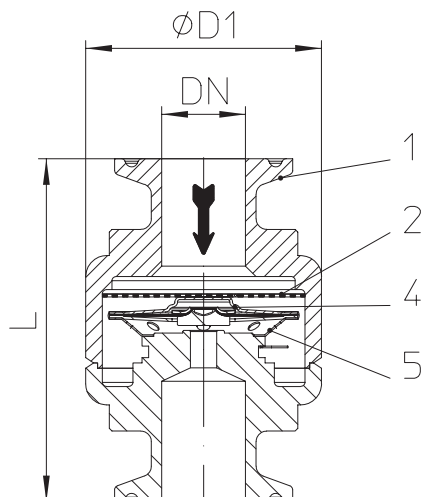

**Thermostatic steam trap - compact (Stainless steel)**

AT22 with screwed sockets

AT22 for clamp connection (PN16)

- Thermostatic steam trap with noncorrosive and robust water hammer proofed capsule
- With inside strainer
- Especially designed for instrumentation and product heating with sub-cooled condensate discharge
- Corrosion resistant stainless steel body
- Installation in any position
- Discharge of condensate sub-cooled at 10K over the entire application range

allowable differential pressure ΔPMX (bar):	32
for controller:	R32

**Types of connection**

Screwed sockets ....A	Rp- and NPT-thread acc. to DIN EN 10226-1
for clamp connection ....a	PN16 acc. to DIN 32676 or BS 4825-3

Dimensions and weights	Types of connection						
	Screwed sockets			for clamp connection (PN16)			
Nominal diameter	(inch)	1/4	3/8	1/2	1/2	3/4	1
L*	(mm)	50	50	50	65	65	65
D1	(mm)	45	45	45	45	45	45
G	(inch)	1/4	3/8	1/2	--	--	--
HEX	(mm)	27	27	27	--	--	--
Weight approx.	(kg)	0,3	0,3	0,3	0,32	0,32	0,4

\* Face-to-face acc. to data sheet resp. customer request

**Parts**

Pos.	Description	Stainless steel
1	Body	X5CrNi18-10, 1.4301
2	Strainer	X5CrNi18-10, 1.4301
4	Capsule (Diaphragm / Capsule)	Hastelloy / X5CrNi18-10, 1.4301
5	Spring actuated clip	X10CrNi18-8, 1.4310