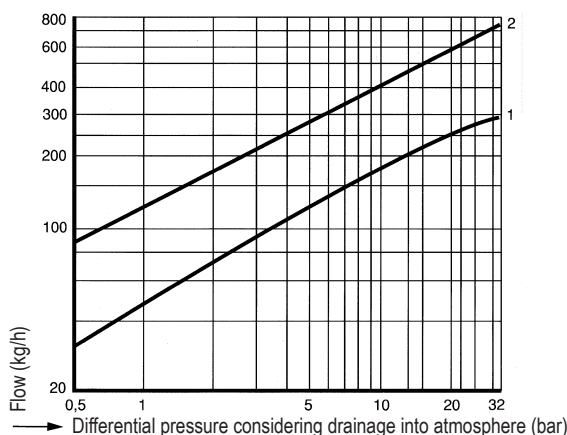

allowable differential pressure ΔPMX (bar):	32
for controller:	R32

**Types of connection**

Screwed sockets ....A	Rp- and NPT-thread acc. to DIN EN 10226-1
for clamp connection ....a	PN16 acc. to DIN 32676 or BS 4825-3

Other types of connection on request.

**Capacity chart**

The capacity chart shows the maximum flow rates for controller.

**Curve 1:**

Maximum flow of hot condensate.

**Curve 2:**

Maximum flow at cold condensate at about 20°C.

Dimensions and weights	Types of connection						
	Screwed sockets			for clamp connection (PN16)			
Nominal diameter	(inch)	1/4	3/8	1/2	1/2	3/4	1
L*	(mm)	50	50	50	65	65	65
D1	(mm)	45	45	45	45	45	45
G	(inch)	1/4	3/8	1/2	--	--	--
HEX	(mm)	27	27	27	--	--	--
Weight approx.	(kg)	0,3	0,3	0,3	0,32	0,32	0,4