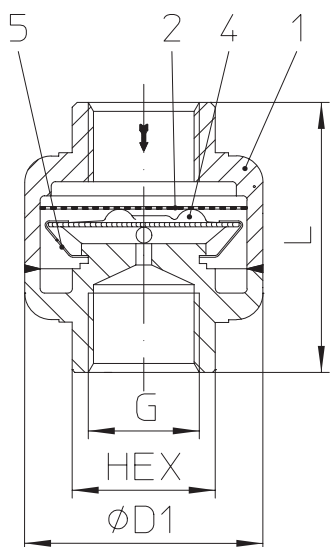

**Thermostatic steam trap - compact (Stainless steel)**

AT22 with screwed sockets

AT22 for clamp connection (PN16)

- Thermostatic steam trap with noncorrosive and robust water hammer proofed capsule
- With inside strainer
- Especially designed for instrumentation and product heating with sub-cooled condensate discharge
- Corrosion resistant stainless steel body
- Installation in any position
- Discharge of condensate sub-cooled at 10K over the entire application range

allowable differential pressure ΔPMX (bar):	32
for controller:	R32

**Types of connection**

Screwed sockets ....A	Rp- and NPT-thread acc. to DIN EN 10226-1
for clamp connection ....a	PN16 acc. to DIN 32676 or BS 4825-3

Dimensions and weights	Types of connection						
	Screwed sockets			for clamp connection (PN16)			
Nominal diameter	(inch)	1/4	3/8	1/2	1/2	3/4	1
L*	(mm)	50	50	50	65	65	65
D1	(mm)	45	45	45	45	45	45
G	(inch)	1/4	3/8	1/2	--	--	--
HEX	(mm)	27	27	27	--	--	--
Weight approx.	(kg)	0,3	0,3	0,3	0,32	0,32	0,4

\* Face-to-face acc. to data sheet resp. customer request

**Parts**

Pos.	Description	Stainless steel
1	Body	X5CrNi18-10, 1.4301
2	Strainer	X5CrNi18-10, 1.4301
4	Capsule (Diaphragm / Capsule)	Hastelloy / X5CrNi18-10, 1.4301
5	Spring actuated clip	X10CrNi18-8, 1.4310